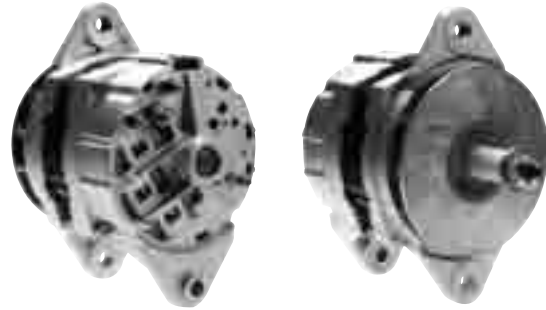

1-2300-00DR

Alternator - Delco 21SI Series

130 Amp/12 Volt, 1-Wire System, Neg. Grd.

Used On: AGCO AG, Caterpillar Tractor, Ford AG, Freightliner, John Deere, Kenworth, Mack, New Holland, Peterbilt, Volvo Truck, Western Star

Replaces: Delco 1117905, 1117909, 1117937, 1117943, 1117965, 1117966, 19010147, 19010196

Lester Nos: 7673, 7680, 7681

Dim: 5/16-18 Batt. Term.

Universal R-Term.

10-24 I-Term.

Note: Bidirectional Fan wo/ pulley

Features: 100% New