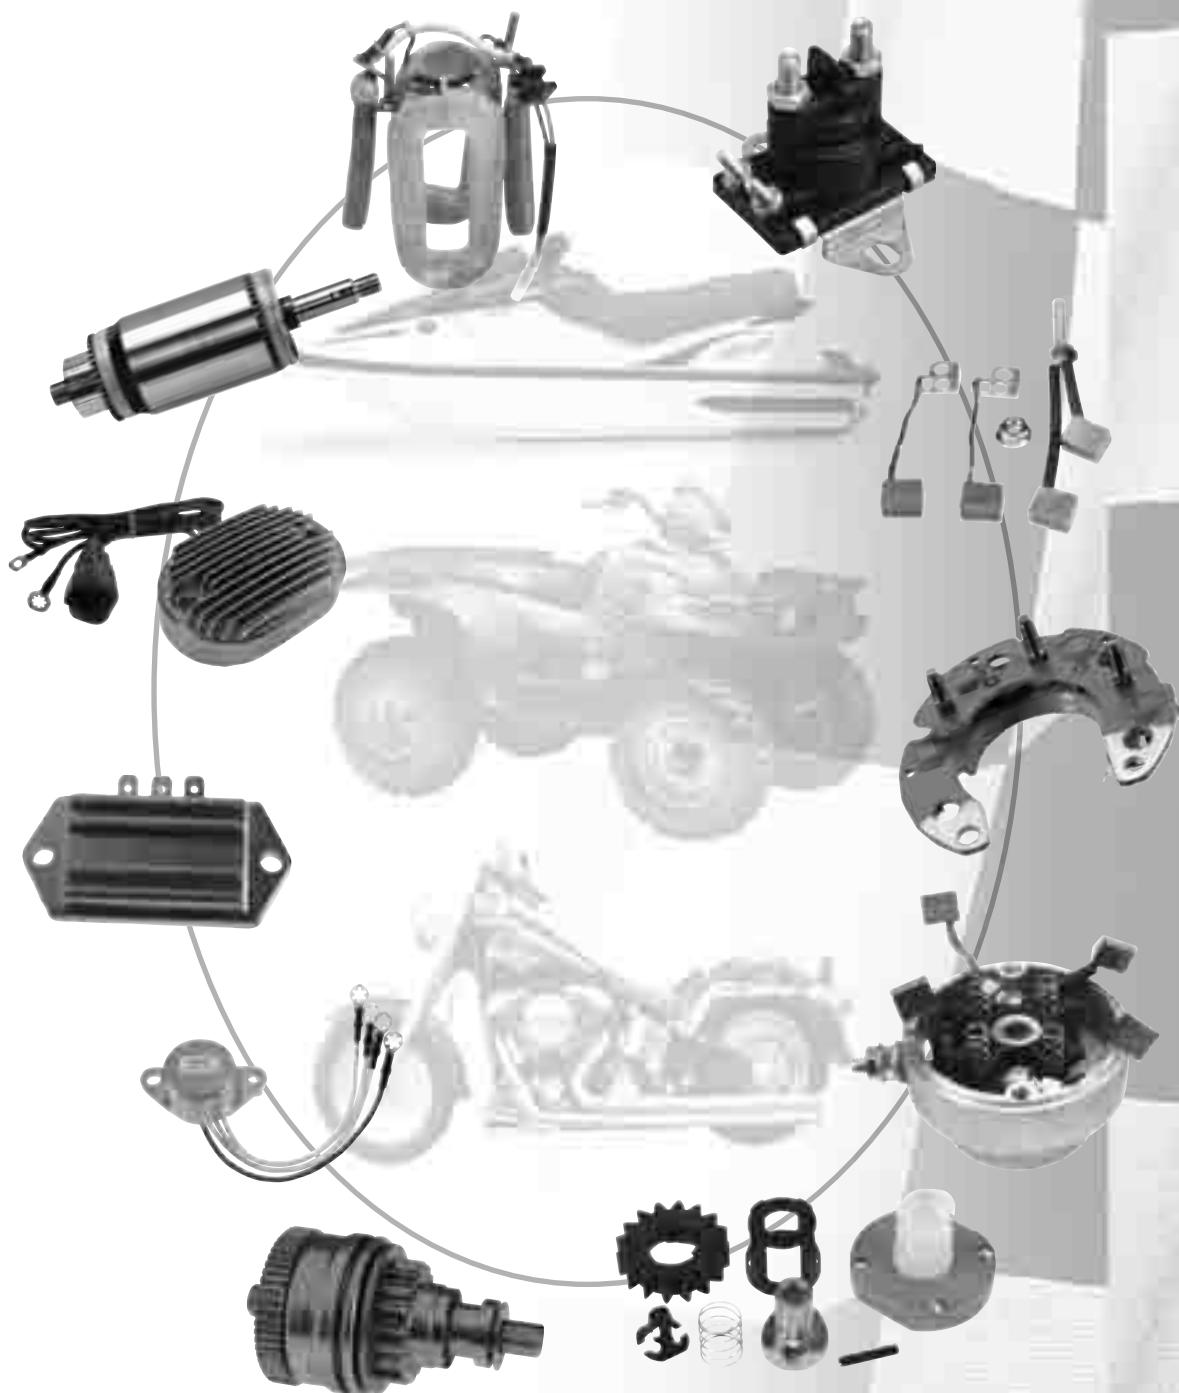

Lester Nos: 18629

Features: 100% New

Also available - component parts for...
**LAWN & SMALL ENGINES, GOLF CARTS,
MARINE OUTBOARDS & PWC's,
MOTORCYCLES & ATV's**

ALL TERRAIN VEHICLES (ATV) - STARTERS

Arctic Cat, Suzuki