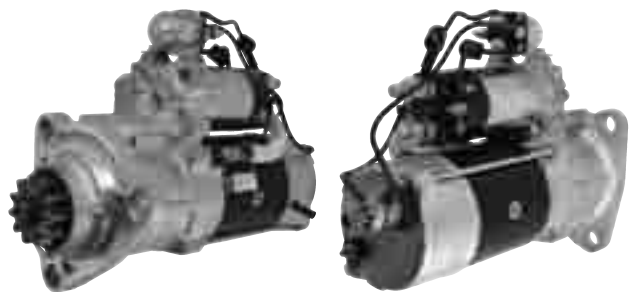

2-2824-MI

Starter - Mitsubishi PLGR
7.5kW/24 Volt, CW, 11-Tooth Pinion

Used On: Prevost Bus w/ Detroit Diesel Engines
Replaces: Mitsubishi M9T82479, Prevost 510751
Lester Nos: 19535
Features: 100% New

PMGR (Perm. Magnet Gear Reduction)