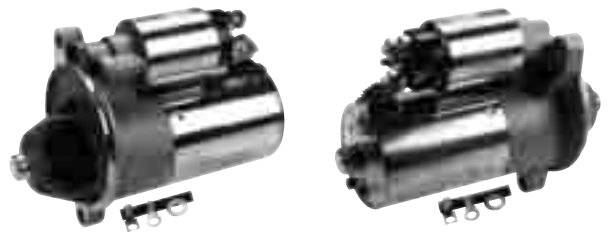

2-1885-FD-1

(Ref# 3239N)

Starter - Ford PMGR

12 Volt, CW, 10-Tooth Pinion

Used On: (1996-90) Ford Aerostar, Explorer, Ranger 4.0L

(1992) Ford Ranger 2.9L

(1994-91) Mazda Navajo 4.0L

(1997-94) Mazda Pickup 4.0L

Replaces: Ford F0TZ-11002-B, F7PZ-11002-KA

Lester Nos: 3224, 3239

Features: 100% New