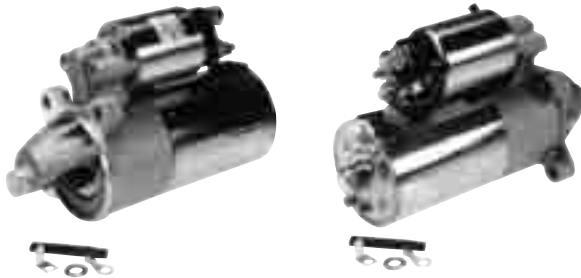

FORD - STARTERS

PMGR (cont'd.)

2-1799-FD-1
(Ref# 3267N)

Starter - Ford PMGR
12 Volt, CW, 12-Tooth Pinion

Used On: (2005-92) Ford Crown Victoria, Mercury Grand Marquis 4.6L
(2006-97) Ford E Series Van 4.6L, 5.4L, 6.8L
(1998-97) Ford Expedition 4.6L, 5.4L
(1997) Ford F Series Pickup 4.6L
(2004-96) Ford Mustang 4.6L
(1997-94) Ford Thunderbird, Mercury Cougar 4.6L
(1998-93) Lincoln Mark VIII 4.6L
(1998) Lincoln Navigator 5.4L
(2006-92) Lincoln Town Car 4.6L
(2004-03) Mercury Marauder 4.6L
Replaces: Ford F3LY-11002-A, F7LZ-11002-BA, F7UZ-11002-AA
Lester Nos: 3221, 3267
Features: 100% New