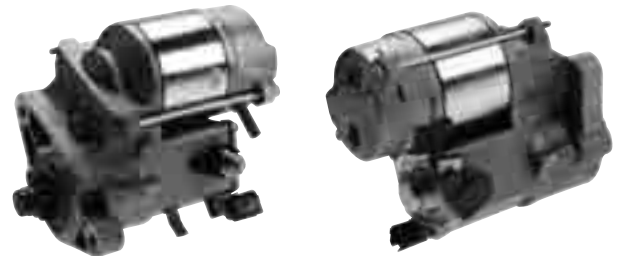

2-1837-ND-2
(Ref# 17671N)

Starter - Nippondenso OSGR
1.4kW/12 Volt, CW, 9-Tooth Pinion

Used On: (2001-96) Toyota 4Runner 3.4L w/ MT
(1998-95) Toyota T100 Pickup 3.4L
(2004-95) Toyota Tacoma 3.4L
(2004-00) Toyota Tundra 3.4L
Replaces: Nippondenso 228000-375, -530;
Toyota 28100-07010, -0W070, -62050
Lester Nos: 17671, 17707
Features: 100% New

2-1837-ND
(Ref# 17671)

Starter - Nippondenso OSGR

Note: Same as 2-1837-ND-2 except remanufactured