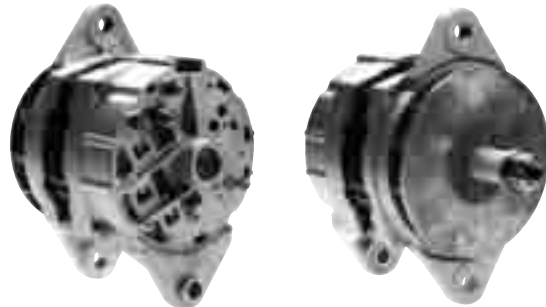

1-2333-00DR

Alternator - Delco 21SI Series

115 Amp/12 Volt, 1-Wire System, Neg. Grd.

Used On: Freightliner, Kenworth, Mack, Peterbilt, Volvo Truck, Western Star

Replaces: Delco 1117885, 1117886, 1117887, 1117890, 1117892, 1117910, 1117923, 1117941

Lester Nos: 7641, 7660, 7662, 7663, 7664, 7668, 7683

Dim: 5/16-18 Batt. Term.

Universal R-Term.

10-24 I-Term.

Note: Universal R-terminal, 10-24 I-terminal, Bidirectional Fan wo/ pulley

Features: 100% New