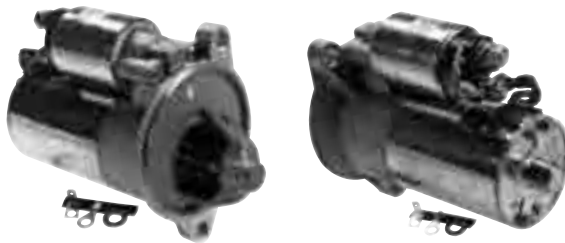

2-1953-FD-1

(Ref# 3235N)

Starter - Ford PMGR

12 Volt, CW, 10-Tooth Pinion

Used On: (1996-93) Ford F Series 7.0L w/ MT

Replaces: Ford F2HT-11000-AA, F2HZ-11002-A, F7PU-11000-DA, F7PZ-11002-DA, SA-854

Lester Nos: 3235, 6640

Features: 100% New